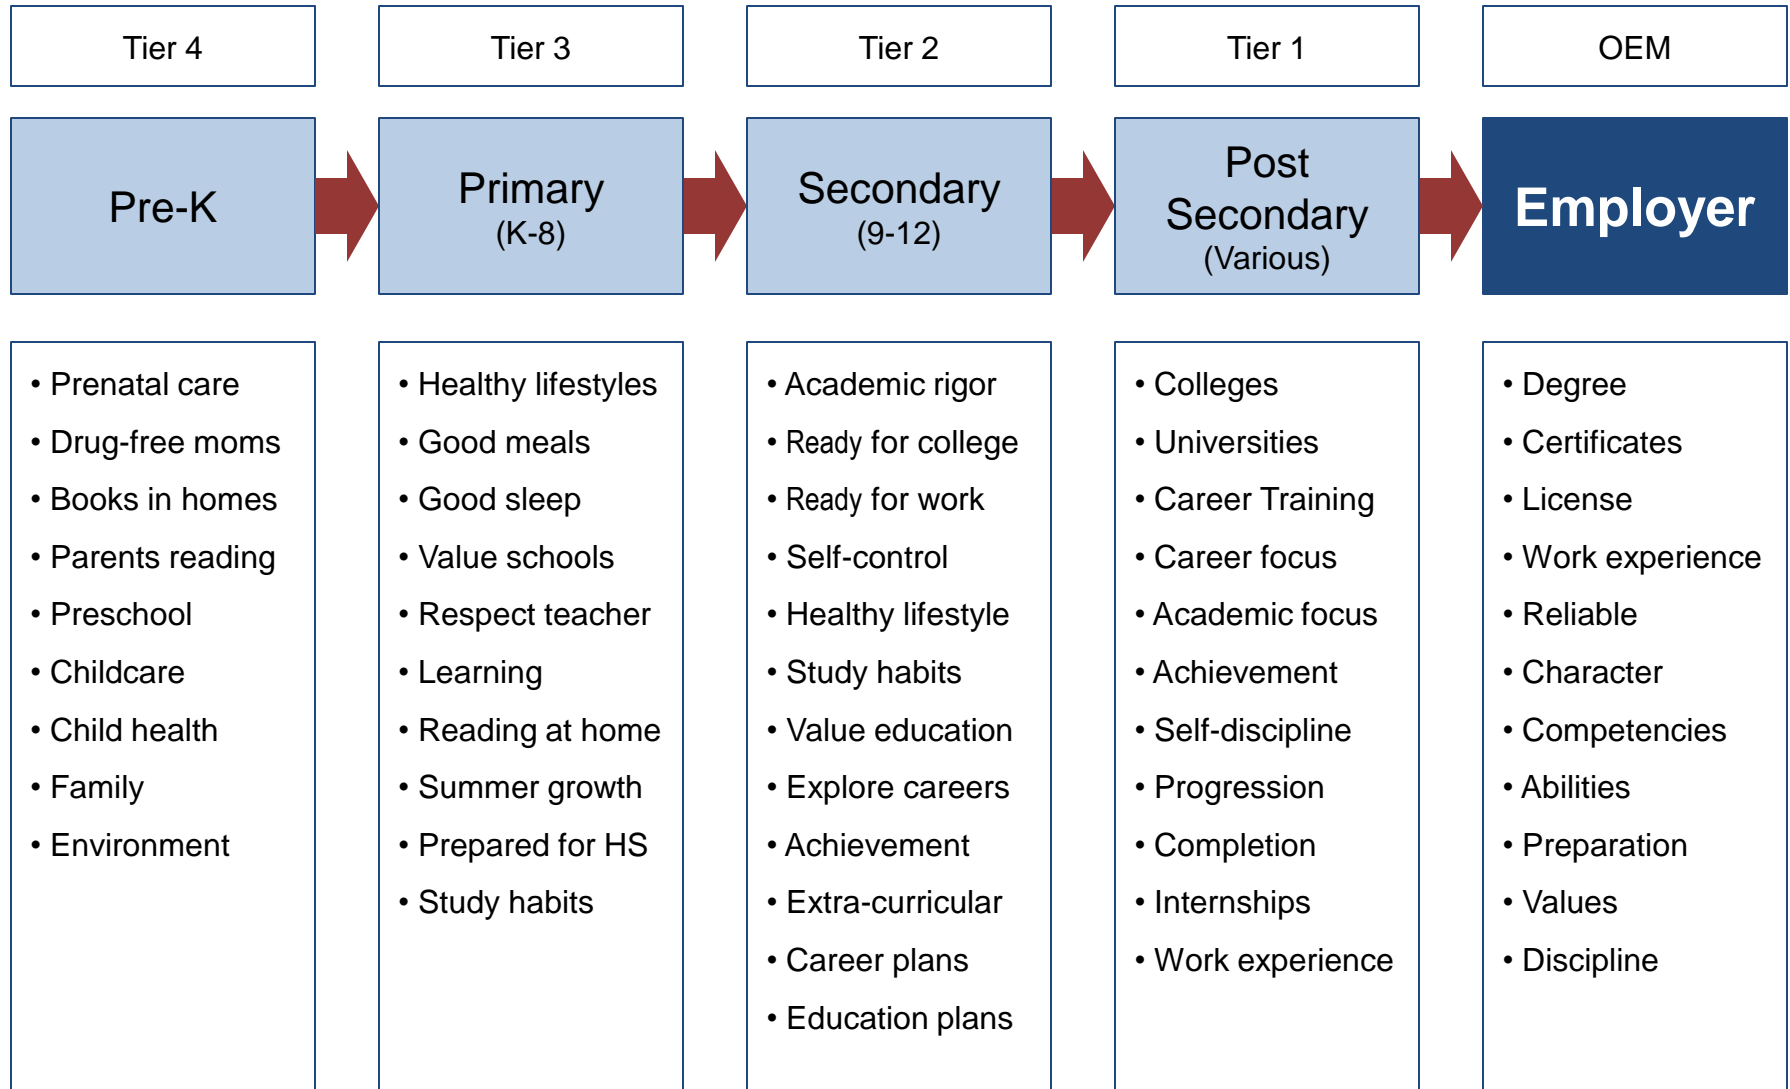

Talent SCM Framework

April 11, 2010

The Talent Supply Chain

State Talent SCM

The Kettering Talent Supply Chain

The LCWM Talent Supply Chain

NOTE: LCWM is the Literacy Center of West Michigan. They offer opportunities for participants to earn an NCRC.