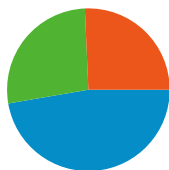

Traffic Sources Overview

- **Direct Traffic**
  1,732.00 (47.30%)
- **Referring Sites**
  989.00 (27.01%)
- **Search Engines**
  941.00 (25.70%)

Content Overview

Pages	Pageviews	% Pageviews
/SitePages/Home.aspx	3,749	13.08%
/Lists/LOC/AllItems.aspx	1,534	5.35%
/Blog/default.aspx	898	3.13%
/PublicDocs/Forms/AllItems.asp	727	2.54%
/SitePages/WorkReadyComm.a	723	2.52%