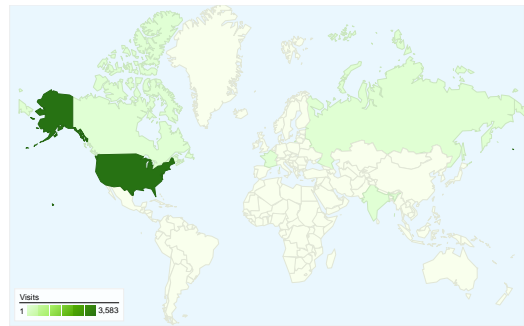

Map Overlay

Traffic Sources Overview

- **Direct Traffic**
  1,732.00 (47.30%)
- **Referring Sites**
  989.00 (27.01%)
- **Search Engines**
  941.00 (25.70%)

Content Overview

Pages	Pageviews	% Pageviews
/SitePages/Home.aspx	3,749	13.08%
/Lists/LOC/AllItems.aspx	1,534	5.35%
/Blog/default.aspx	898	3.13%
/PublicDocs/Forms/AllItems.asp	727	2.54%
/SitePages/WorkReadyComm.a	723	2.52%