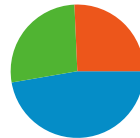

- **Direct Traffic**
  1,732.00 (47.30%)
- **Referring Sites**
  989.00 (27.01%)
- **Search Engines**
  941.00 (25.70%)

Top Traffic Sources

Sources	Visits	% visits	Keywords	Visits	% visits
(direct) ((none))	1,732	47.30%	ncrc advocates	148	15.73%
google (organic)	568	15.51%	national crc advocates	101	10.73%
nationalcrcadvocates.org	296	8.08%	career readiness certificate	58	6.16%
bing (organic)	256	6.99%	michigan nrc advocates	24	2.55%
michiganrc.org (referral)	186	5.08%	www.ncrcadvoates.org	20	2.13%