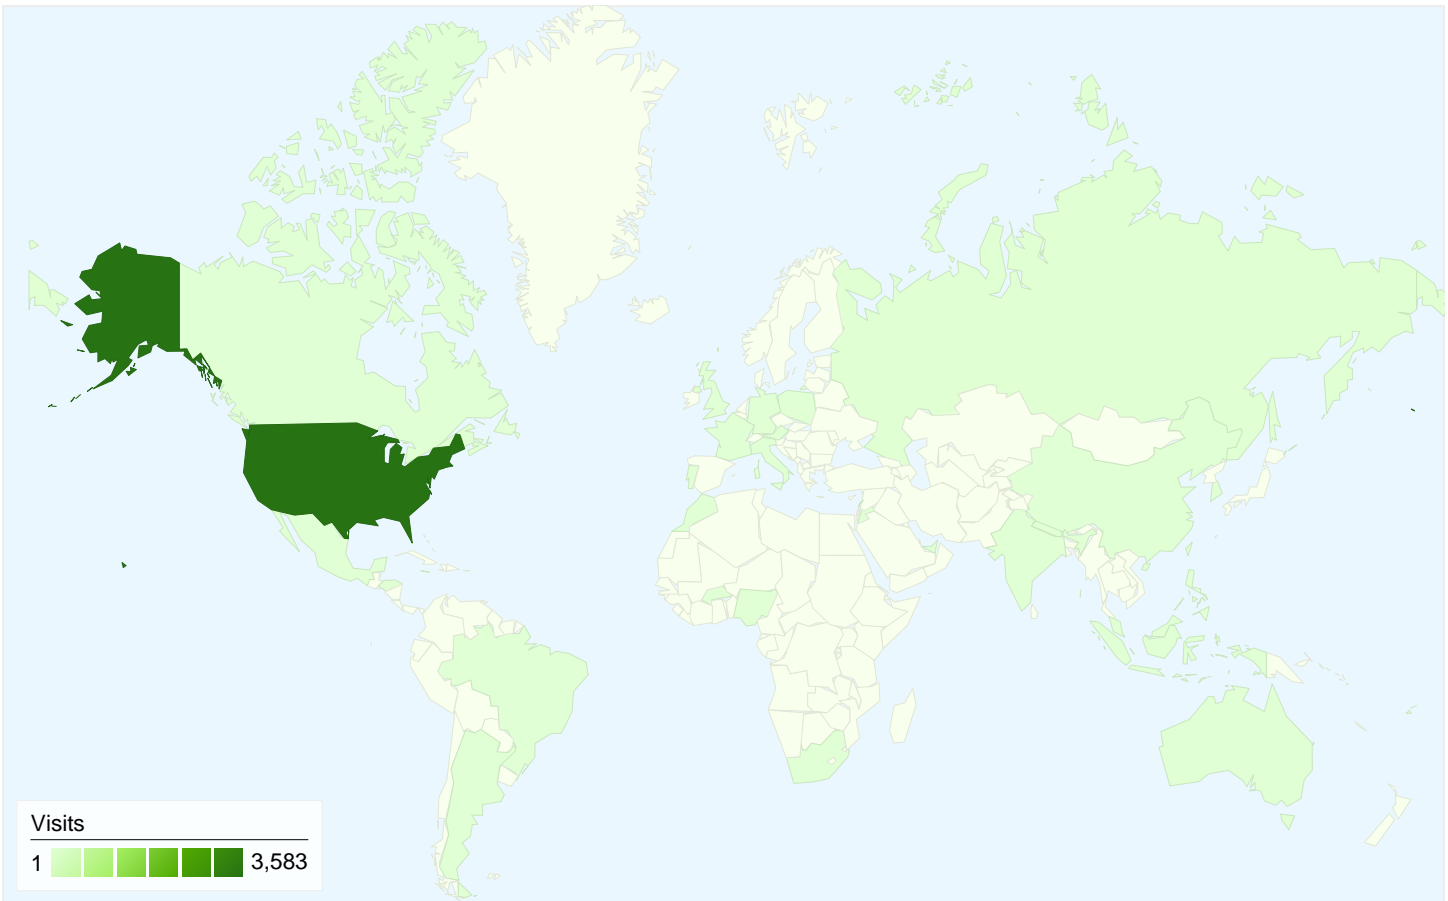

Visitors
1,655

Map Overlay

Traffic Sources Overview

- **Direct Traffic**
1,732.00 (47.30%)
- **Referring Sites**
989.00 (27.01%)
- **Search Engines**
941.00 (25.70%)

Content Overview

Pages	Pageviews	% Pageviews
/SitePages/Home.aspx	3,749	13.08%
/Lists/LOC/AllItems.aspx	1,534	5.35%
/Blog/default.aspx	898	3.13%
/PublicDocs/Forms/AllItems.asp	727	2.54%
/SitePages/WorkReadyComm.a	723	2.52%

1,655 people visited this site

 **3,662** Visits

 **1,655** Absolute Unique Visitors

 **28,671** Pageviews

 **7.83** Average Pageviews

 **00:05:50** Time on Site

 **46.61%** Bounce Rate

 **42.65%** New Visits

All traffic sources sent a total of 3,662 visits

-  **47.30%** Direct Traffic
-  **27.01%** Referring Sites
-  **25.70%** Search Engines

- **Direct Traffic**
1,732.00 (47.30%)
- **Referring Sites**
989.00 (27.01%)
- **Search Engines**
941.00 (25.70%)

3,662 visits came from 33 countries/territories

Site Usage

Country/Territory	Visits	Pages/Visit	Avg. Time on Site	% New Visits	Bounce Rate
United States	3,583	7.96	00:05:56	41.53%	45.86%
Russia	13	1.00	00:00:00	100.00%	100.00%
Canada	9	4.67	00:03:09	88.89%	66.67%
France	9	1.00	00:00:00	100.00%	100.00%
India	6	1.33	00:00:05	100.00%	83.33%
China	4	1.00	00:00:00	75.00%	100.00%
Australia	3	1.00	00:00:00	100.00%	100.00%
South Africa	3	1.00	00:00:00	100.00%	100.00%
Philippines	3	2.33	00:01:21	100.00%	0.00%