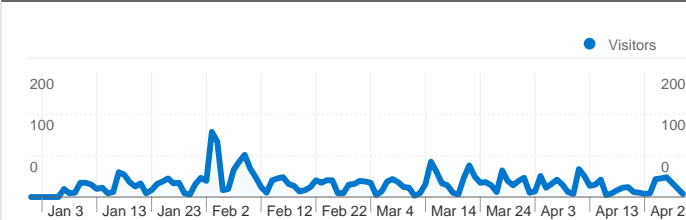

Site Usage

3,662 Visits

46.61% Bounce Rate

28,671 Pageviews

00:05:50 Avg. Time on Site

7.83 Pages/Visit

42.65% % New Visits

Visitors Overview

1,655 people visited this site

 **3,662** Visits

 **1,655** Absolute Unique Visitors

 **28,671** Pageviews

 **7.83** Average Pageviews

 **00:05:50** Time on Site

 **46.61%** Bounce Rate

 **42.65%** New Visits

All traffic sources sent a total of 3,662 visits

-  **47.30%** Direct Traffic
-  **27.01%** Referring Sites
-  **25.70%** Search Engines

- **Direct Traffic**
1,732.00 (47.30%)
- **Referring Sites**
989.00 (27.01%)
- **Search Engines**
941.00 (25.70%)

3,662 visits came from 33 countries/territories

Site Usage

Country/Territory	Visits	Pages/Visit	Avg. Time on Site	% New Visits	Bounce Rate
United States	3,583	7.96	00:05:56	41.53%	45.86%
Russia	13	1.00	00:00:00	100.00%	100.00%
Canada	9	4.67	00:03:09	88.89%	66.67%
France	9	1.00	00:00:00	100.00%	100.00%
India	6	1.33	00:00:05	100.00%	83.33%
China	4	1.00	00:00:00	75.00%	100.00%
Australia	3	1.00	00:00:00	100.00%	100.00%
South Africa	3	1.00	00:00:00	100.00%	100.00%
Philippines	3	2.33	00:01:21	100.00%	0.00%